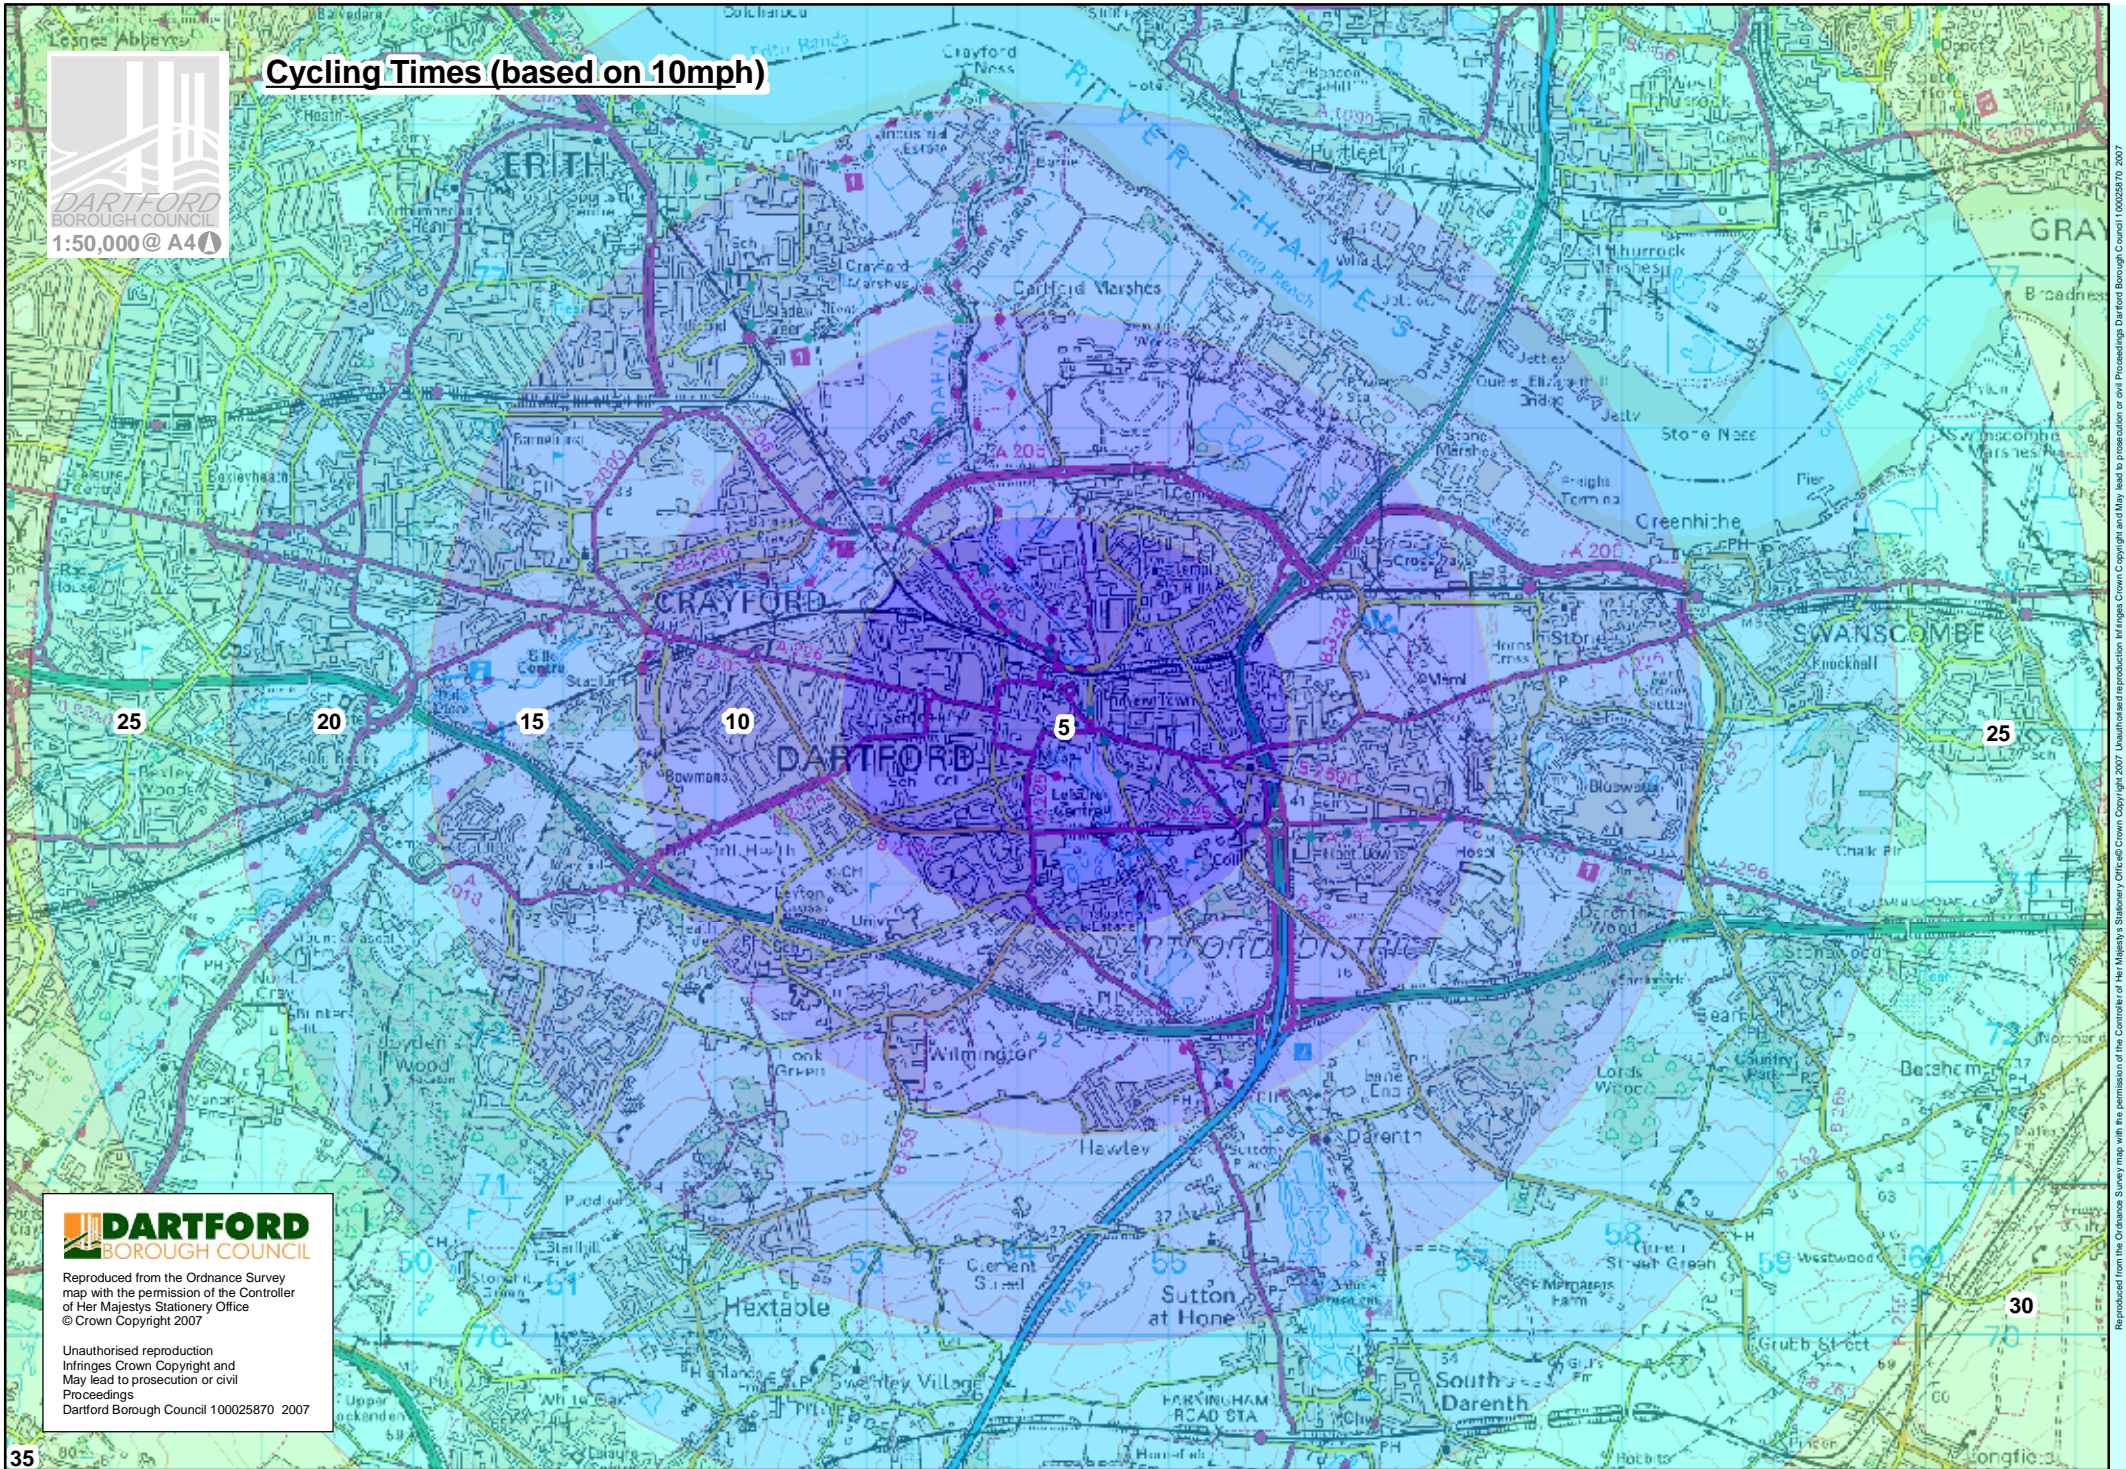

# Cycling Times (based on 10mph)

**DARTFORD BOROUGH COUNCIL**

Reproduced from the Ordnance Survey map with the permission of the Controller of Her Majesty's Stationery Office © Crown Copyright 2007

Unauthorised reproduction infringes Crown Copyright and may lead to prosecution or civil proceedings  
Dartford Borough Council 100025870 2007

Reproduced from the Ordnance Survey map with the permission of the Controller of Her Majesty's Stationery Office © Crown Copyright 2007. Unauthorised reproduction infringes Crown Copyright and may lead to prosecution or civil proceedings. Dartford Borough Council 100025870 2007.