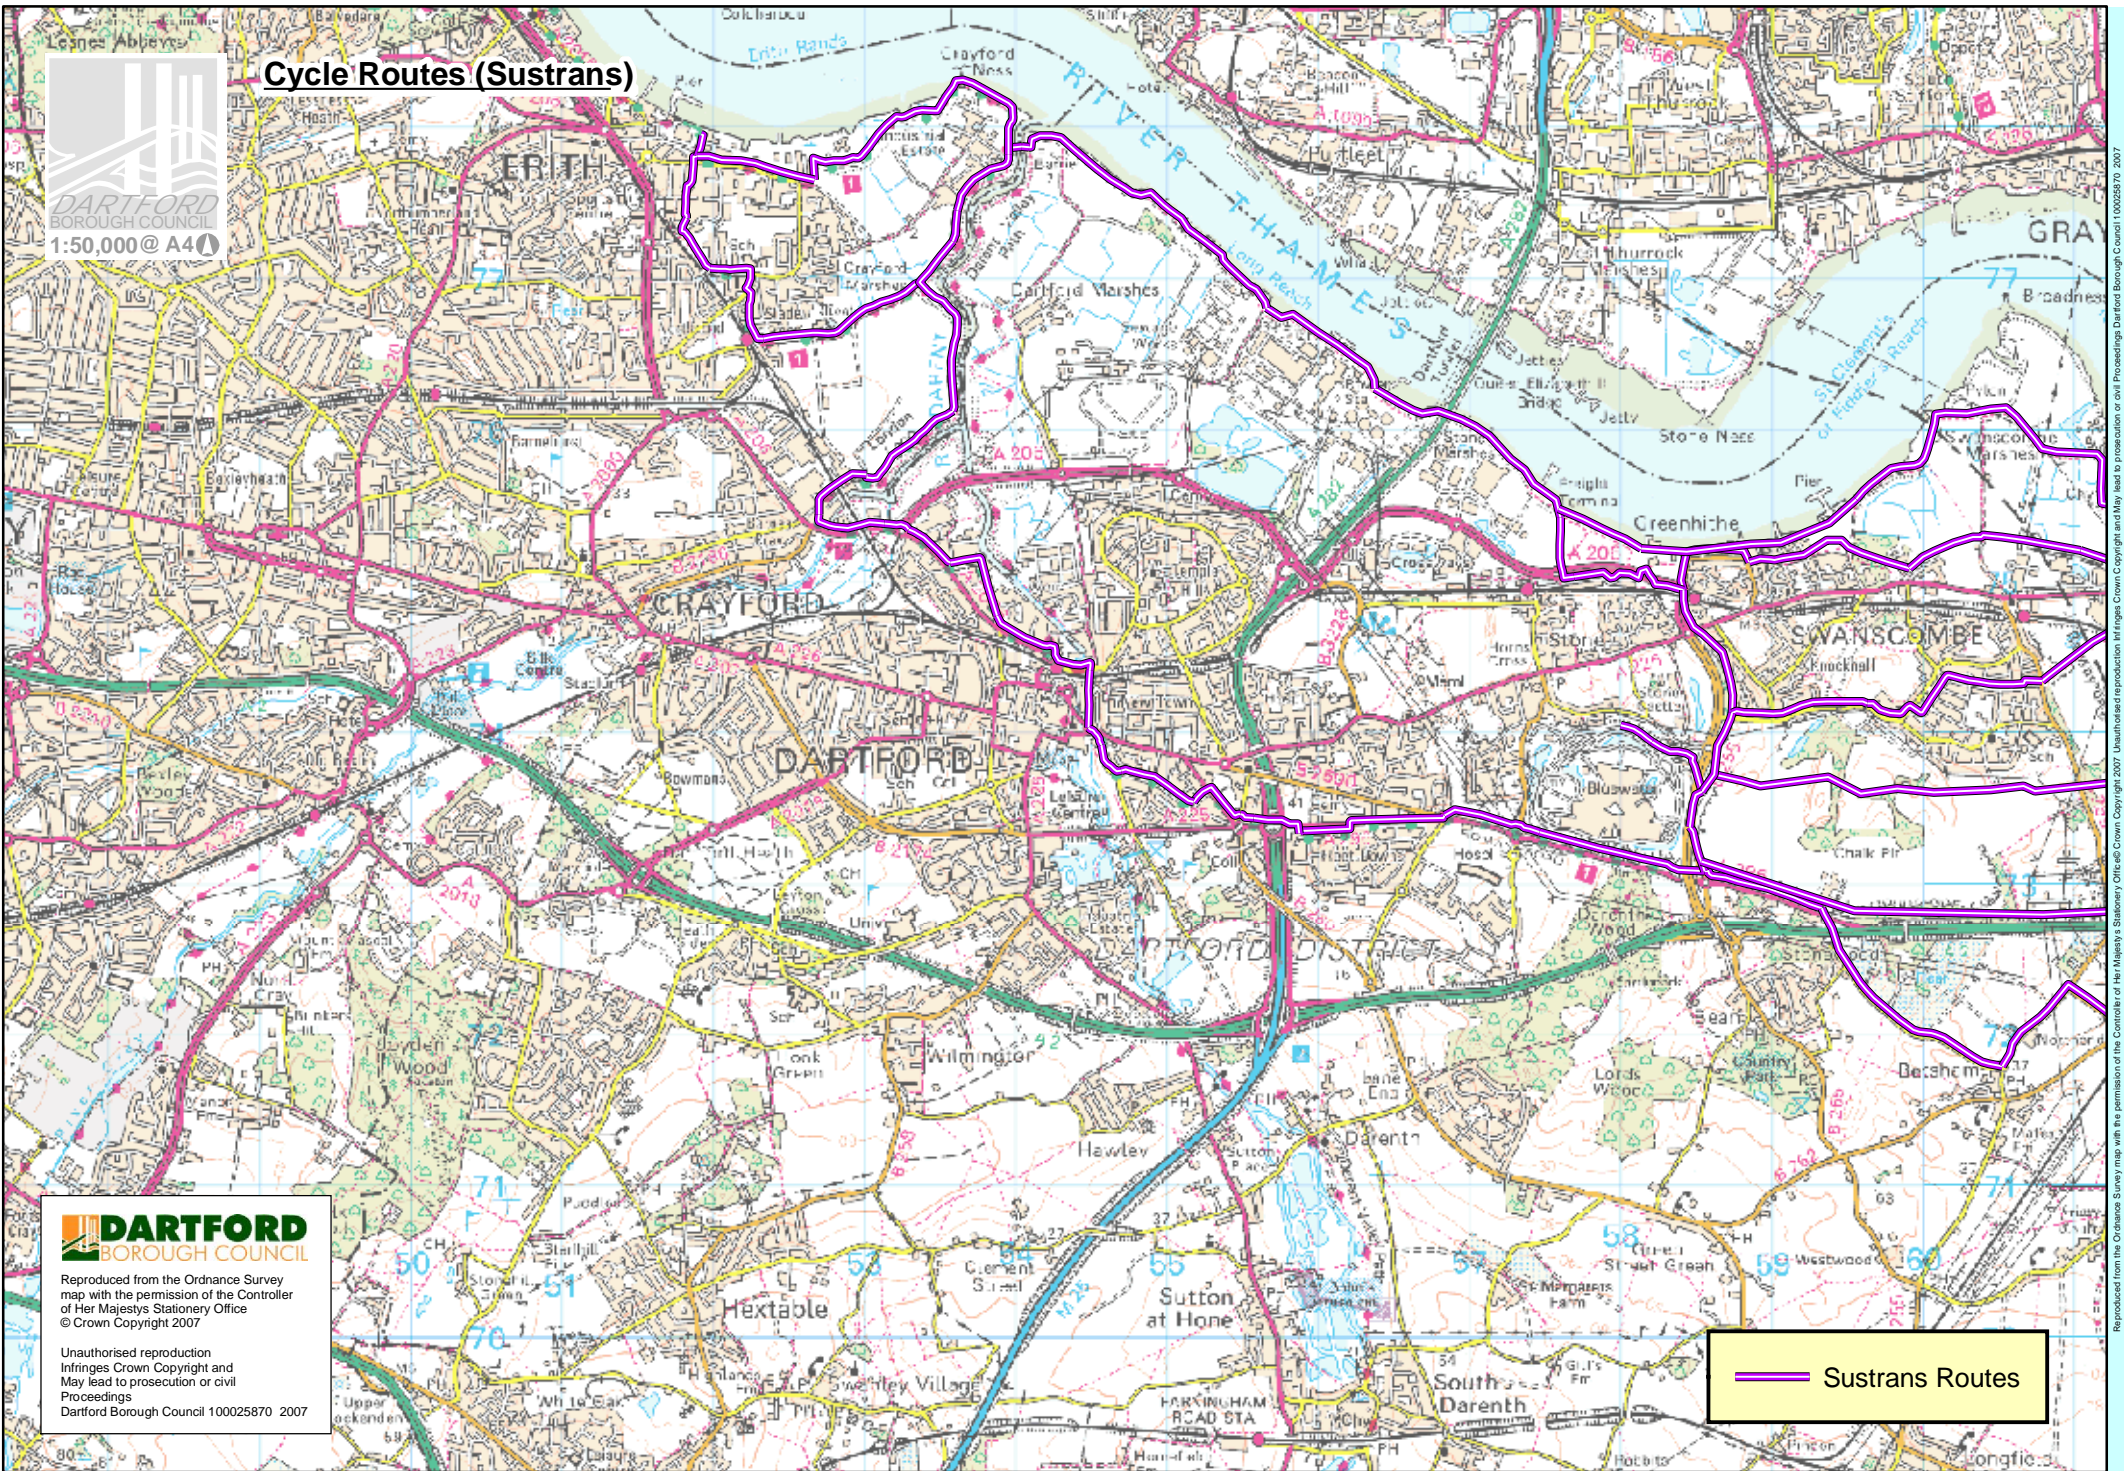

Cycle Routes (Sustrans)

DARTFORD BOROUGH COUNCIL
Reproduced from the Ordnance Survey map with the permission of the Controller of Her Majesty's Stationery Office © Crown Copyright 2007
Unauthorised reproduction infringes Crown Copyright and may lead to prosecution or civil proceedings
Dartford Borough Council 100025870 2007

 Sustrans Routes