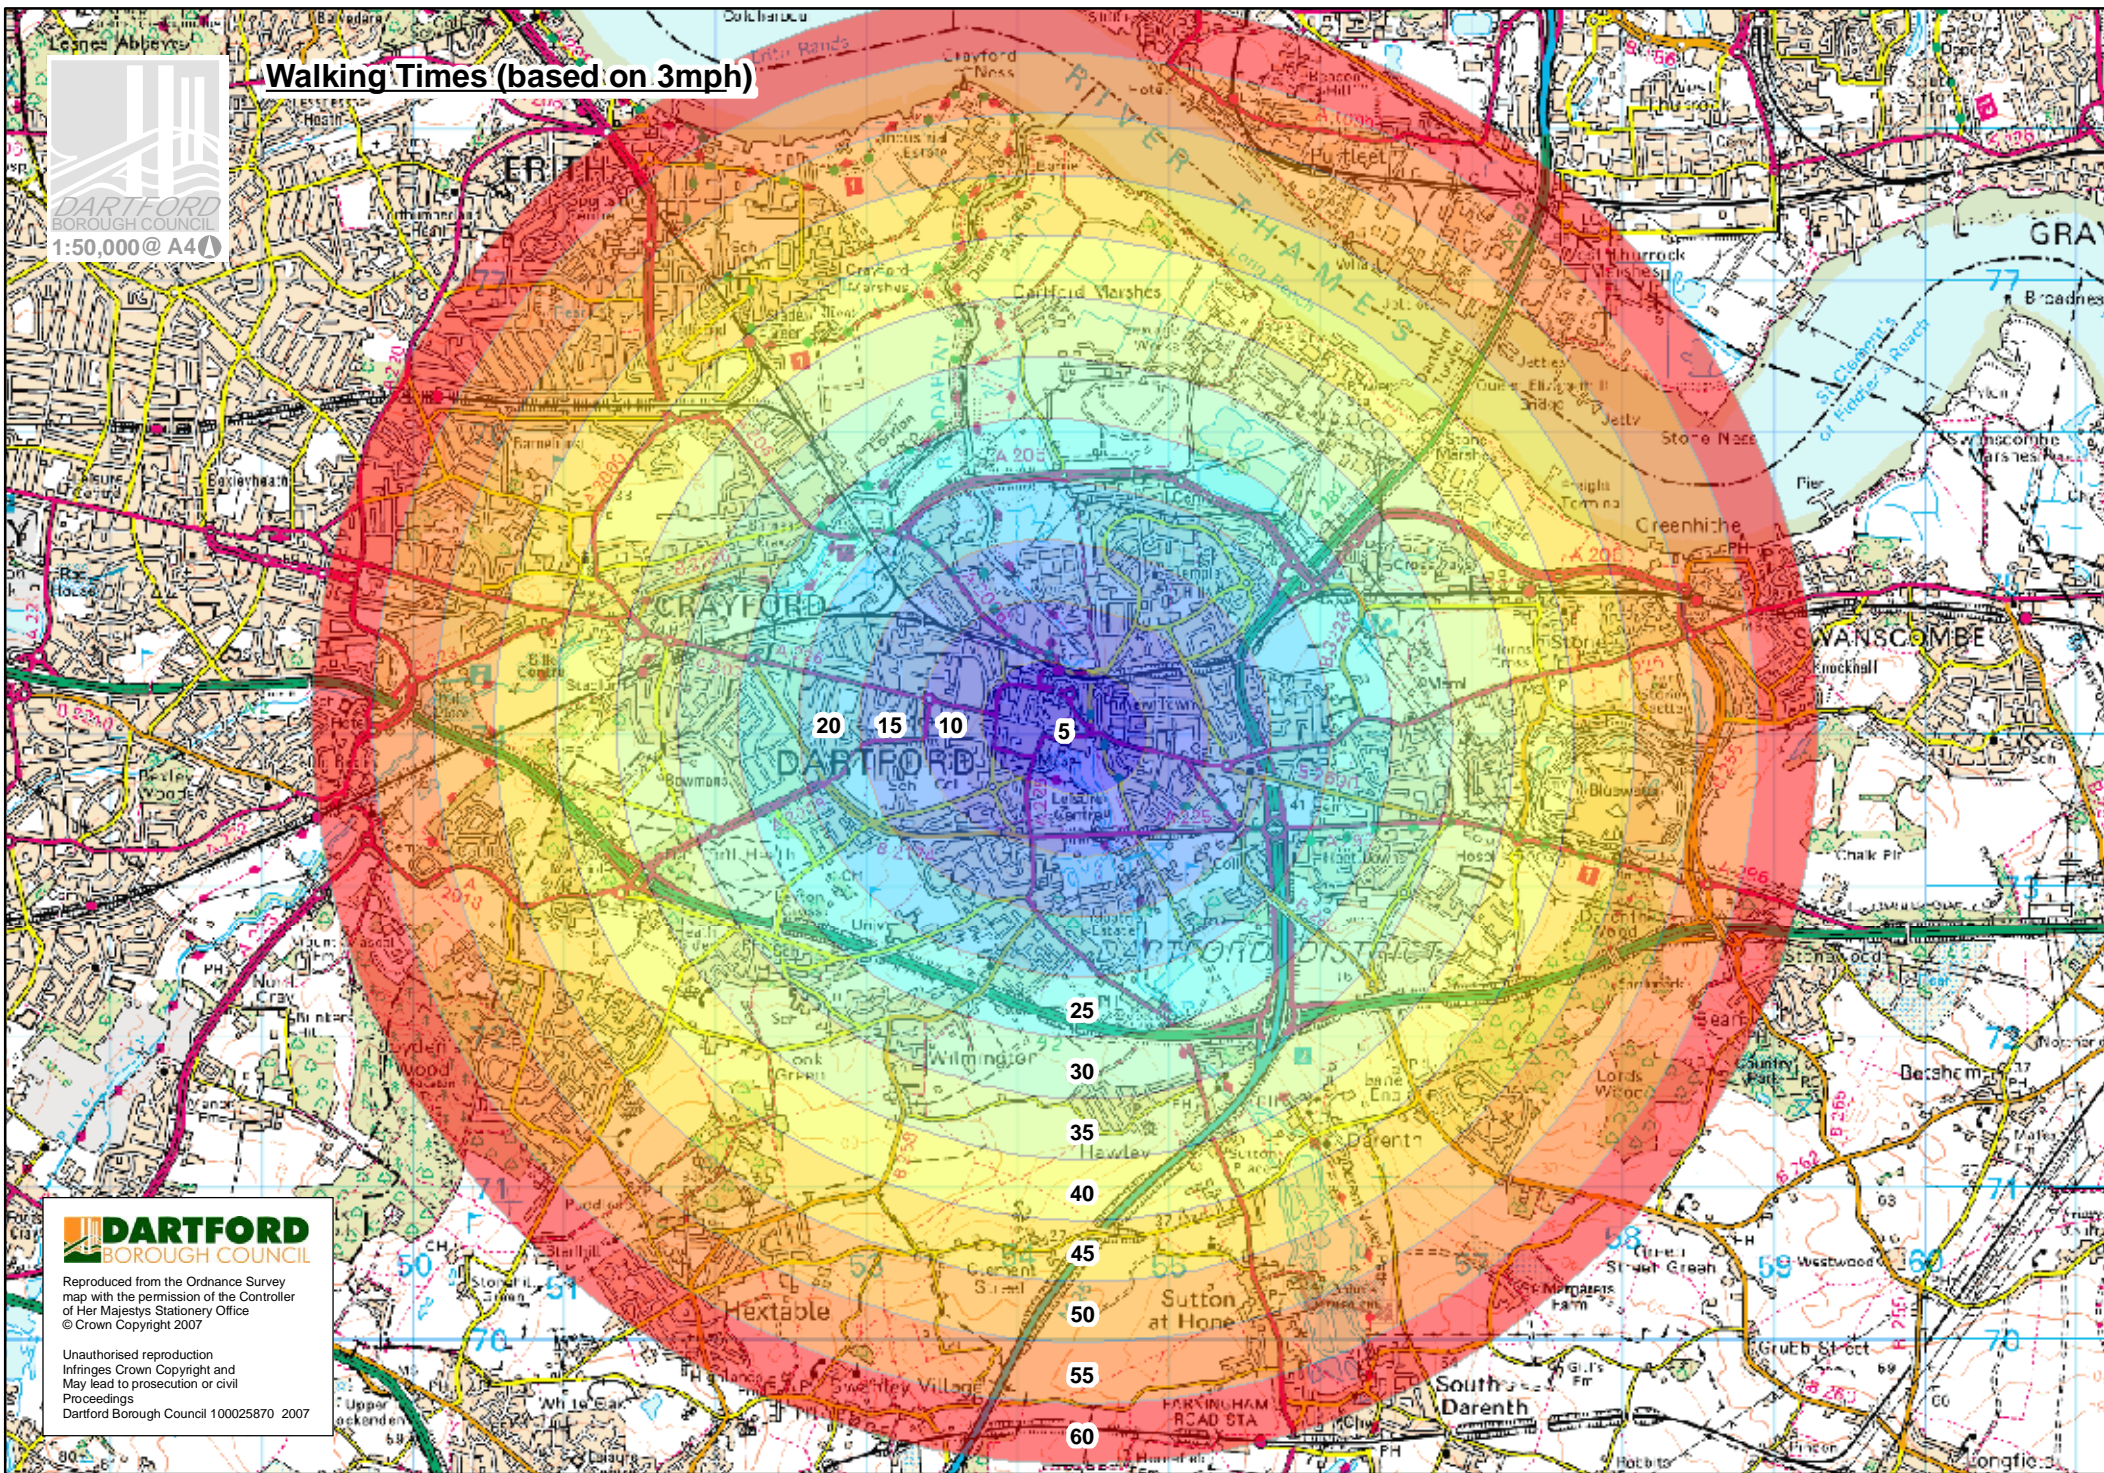

Walking Times (based on 3mph)

DARTFORD
BOROUGH COUNCIL

Reproduced from the Ordnance Survey map with the permission of the Controller of Her Majesty's Stationery Office © Crown Copyright 2007

Unauthorised reproduction infringes Crown Copyright and may lead to prosecution or civil proceedings
Dartford Borough Council 100025870 2007