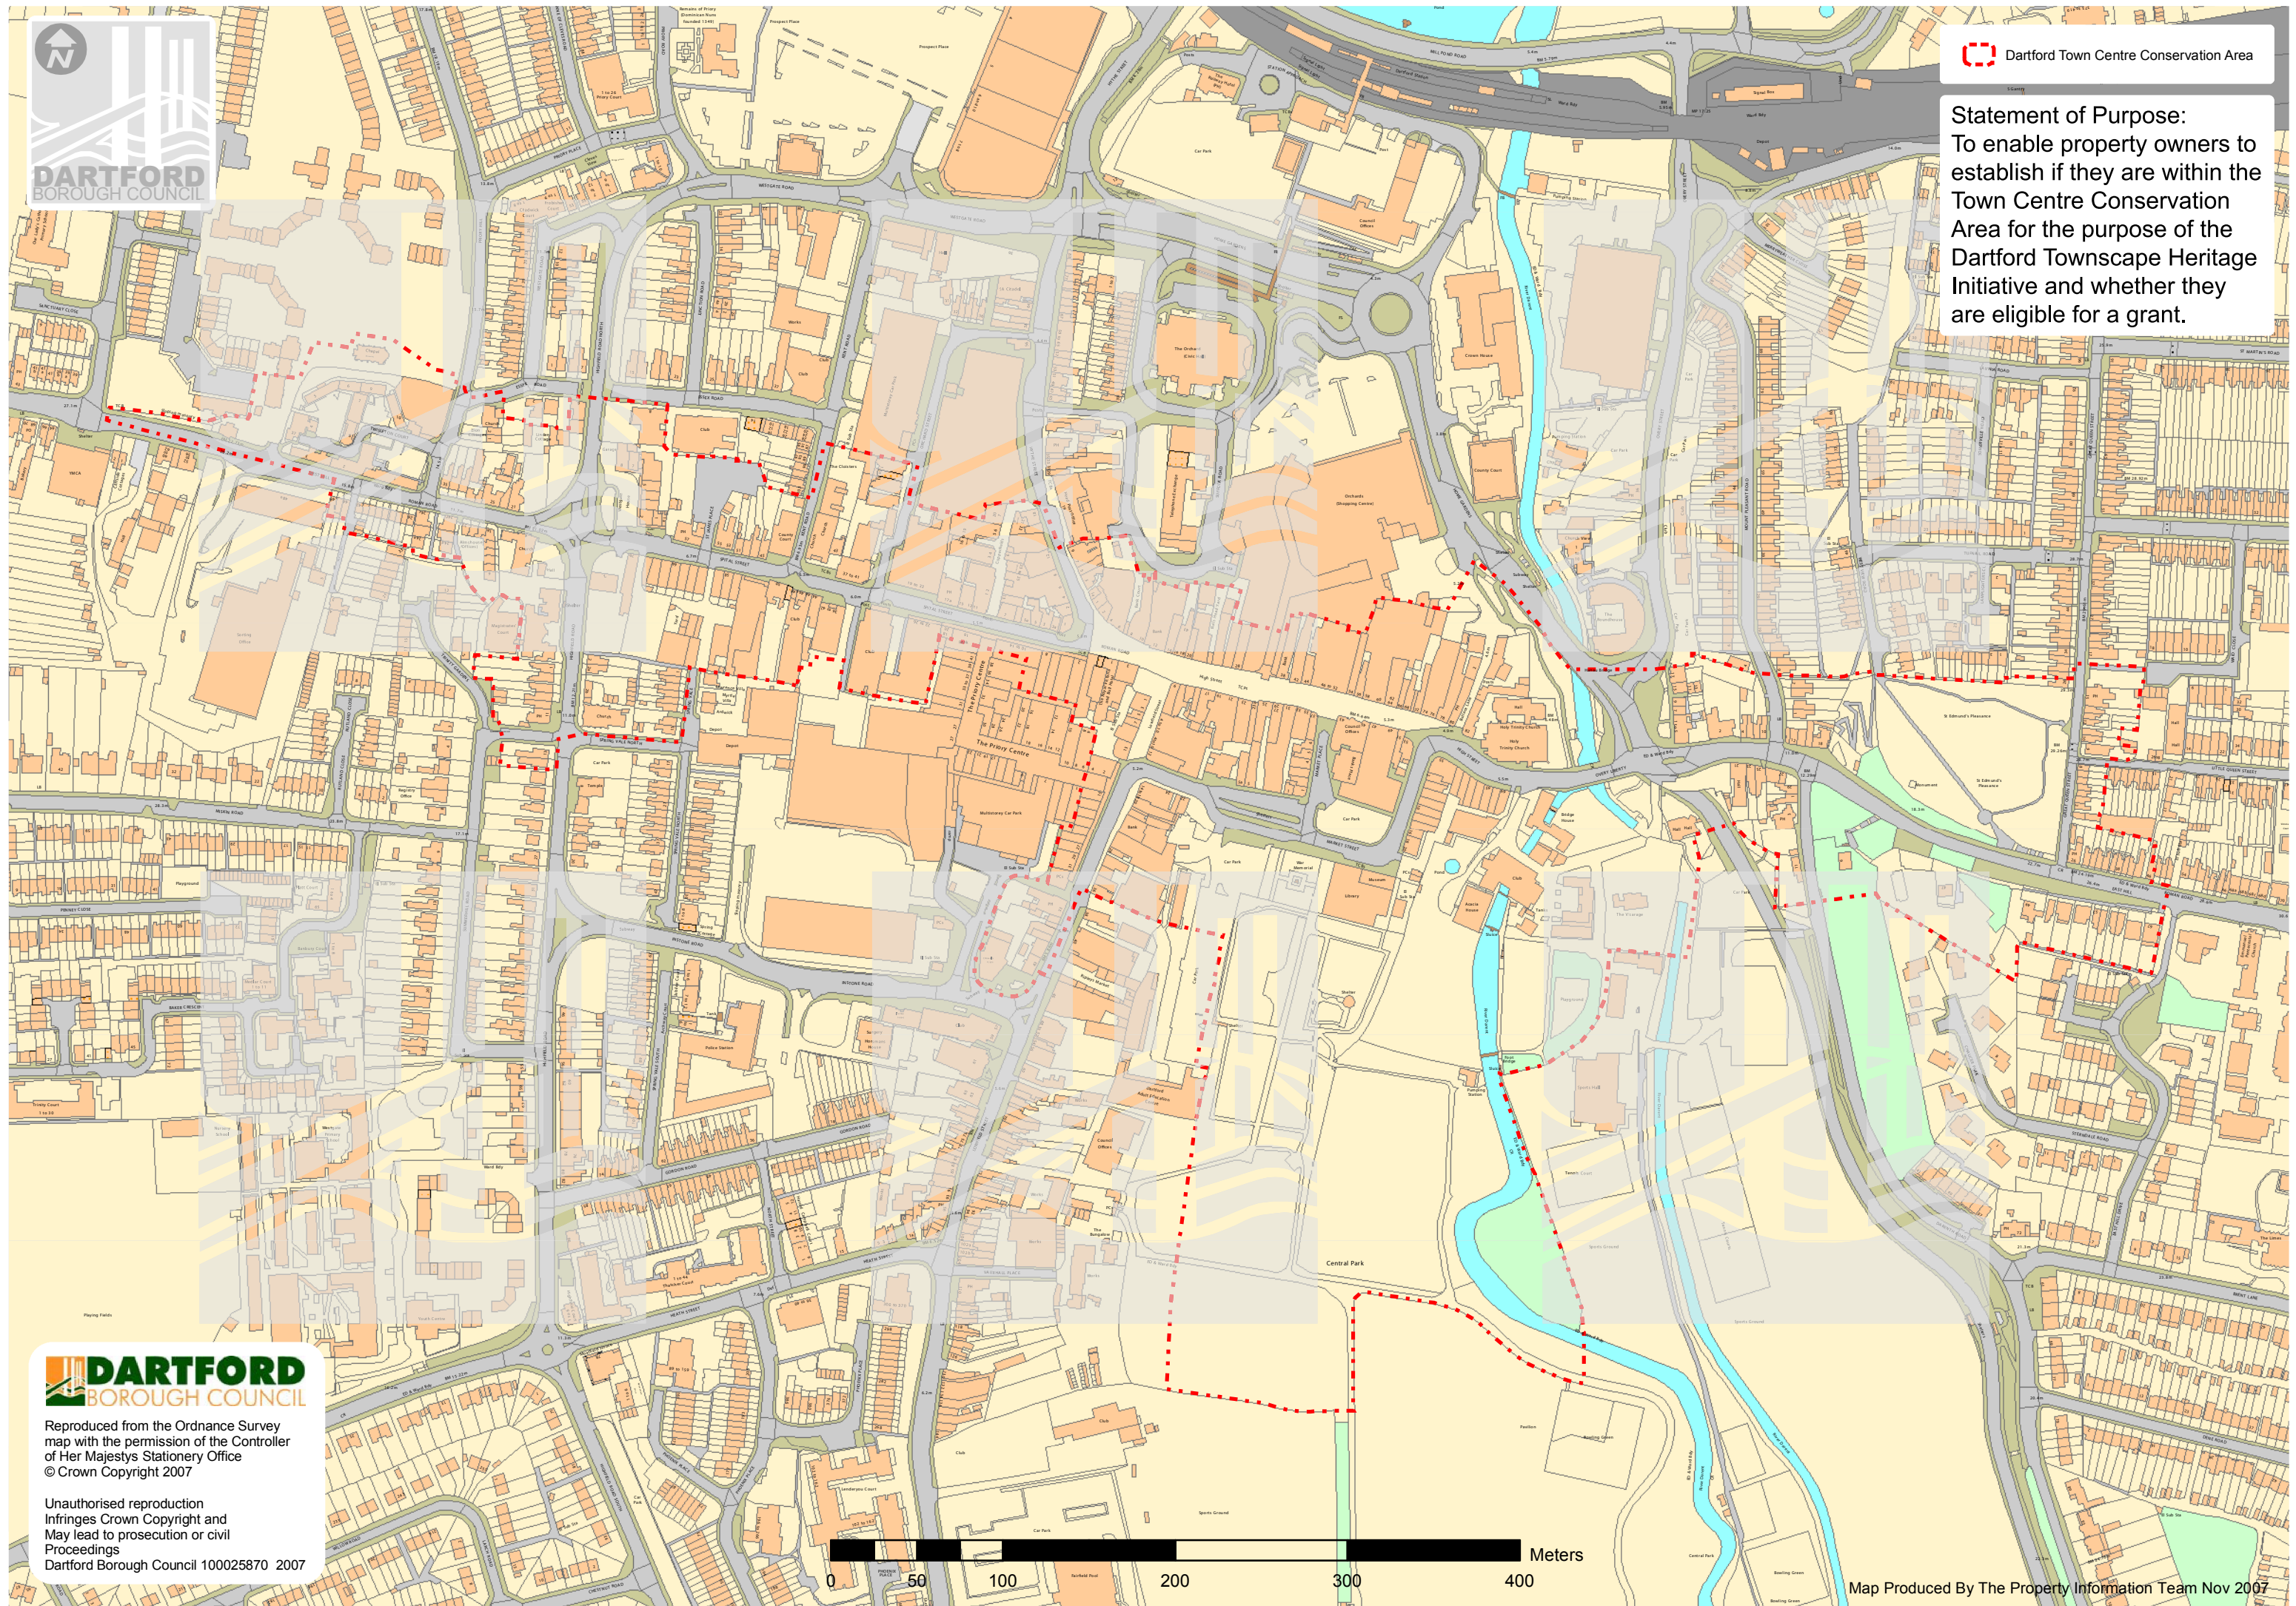

Dartford Town Centre Conservation Area

Statement of Purpose:
To enable property owners to establish if they are within the Town Centre Conservation Area for the purpose of the Dartford Townscape Heritage Initiative and whether they are eligible for a grant.

Reproduced from the Ordnance Survey map with the permission of the Controller of Her Majesty's Stationery Office © Crown Copyright 2007

Unauthorised reproduction infringes Crown Copyright and may lead to prosecution or civil proceedings
Dartford Borough Council 100025870 2007

Map Produced By The Property Information Team Nov 2007